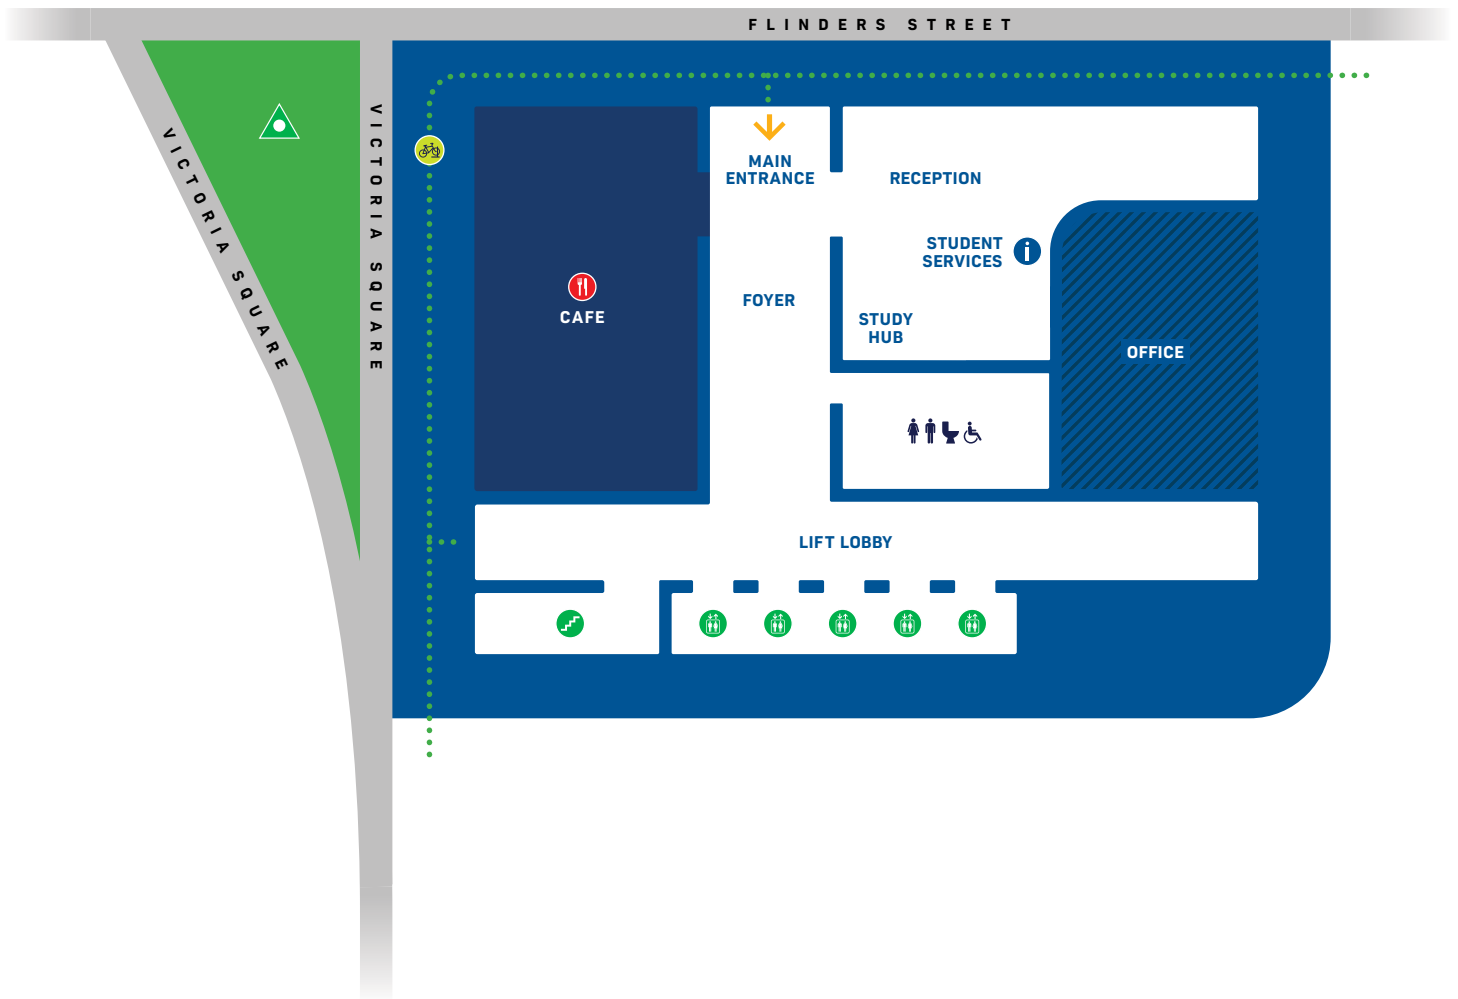

## Adelaide campus

182 Victoria Square, Adelaide, SA 5000

### LEGEND

-  Student Services
-  Lifts
-  Stairs
-  Cafe
-  Bike racks
-  Evacuation assembly area

No domestic animals

No littering

No alcohol consumption

No smoking or vaping

CCTV in Use